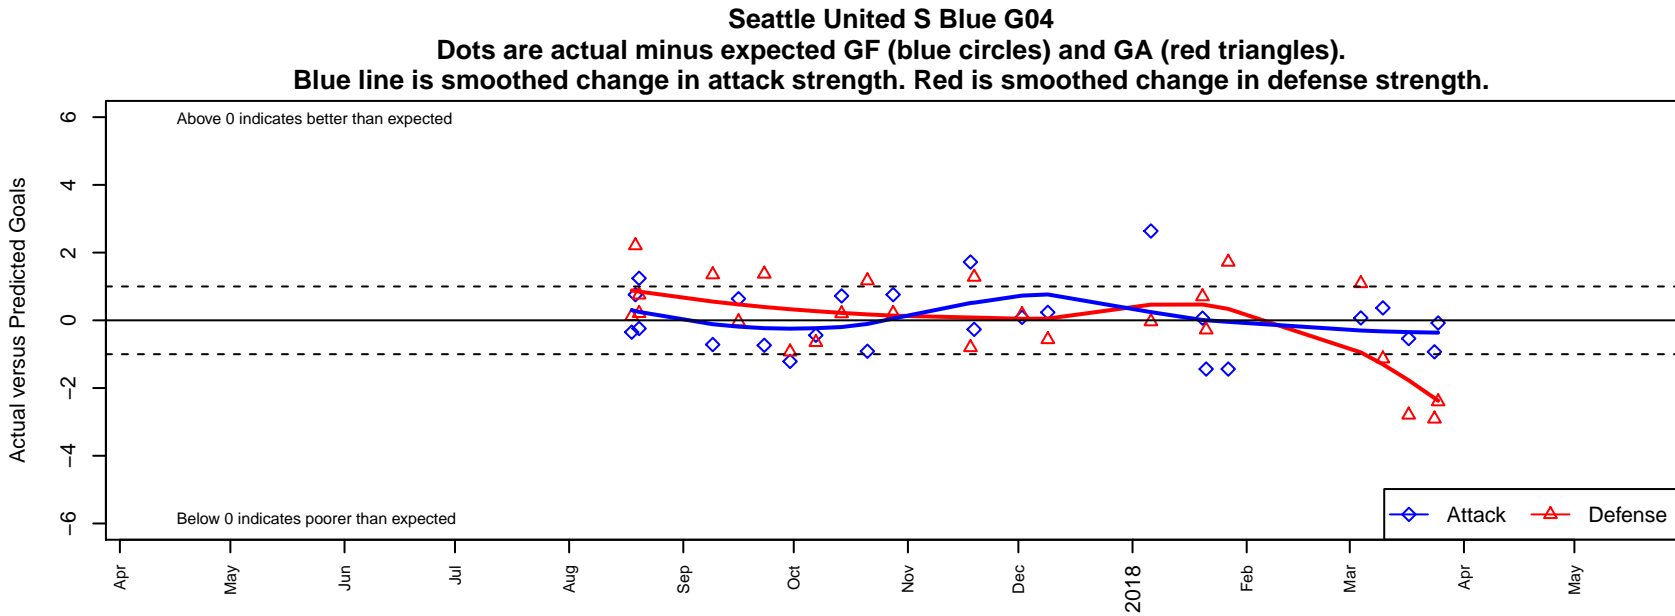

Seattle United S Blue G04

Seattle United Regional
 Seattle, WA
 G04 total strength=1017
 attack=3.04 defense=1.48
 fall league = NPSL Div 2 (04) U14
 spr league = Spr NPSL (04) Div 1 U14

alt names used:
 Seattle United G04 South Blue
 Seattle United South G04 Blue
 Seattle United South G04 Blue
 Seattle United South G04 Blue

Venues played:
 2017 Xtreme Cup GU14
 2017 NPSL Division 2 (04) U14
 2017 Founders Cup G04 Div A
 2017 Spr NPSL (04) Division 1 U14

**attack and defense variance (black dot)
relative to other teams
and top 10 in region**