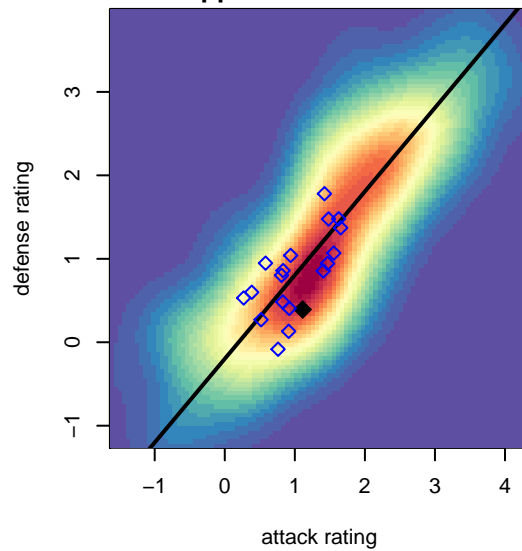

**attack and defense rating
relative to others at age
and all opponents in last 13 months**