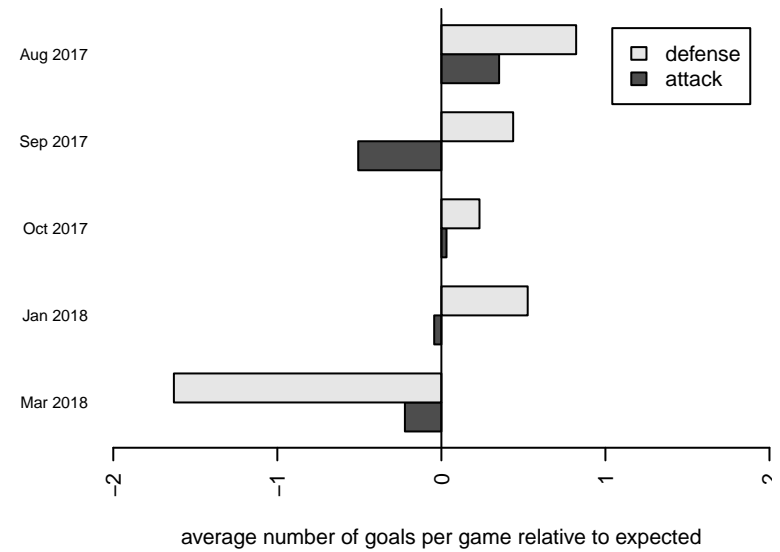

Performance relative to 13 month average