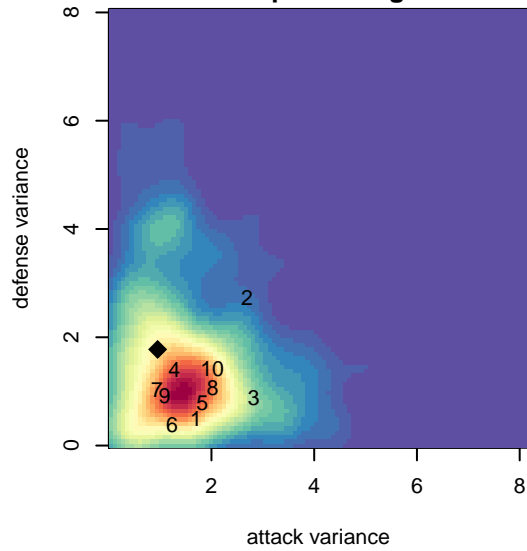

Seattle United S Blue G04

Seattle United Regional
 Seattle, WA
 G04 total strength=1017
 attack=3.04 defense=1.48
 fall league = NPSL Div 2 (04) U14
 spr league = Spr NPSL (04) Div 1 U14

alt names used:
 Seattle United G04 South Blue
 Seattle United South G04 Blue
 Seattle United South G04 Blue
 Seattle United South G04 Blue

Venues played:
 2017 Xtreme Cup GU14
 2017 NPSL Division 2 (04) U14
 2017 Founders Cup G04 Div A
 2017 Spr NPSL (04) Division 1 U14

**attack and defense variance (black dot)
relative to other teams
and top 10 in region**