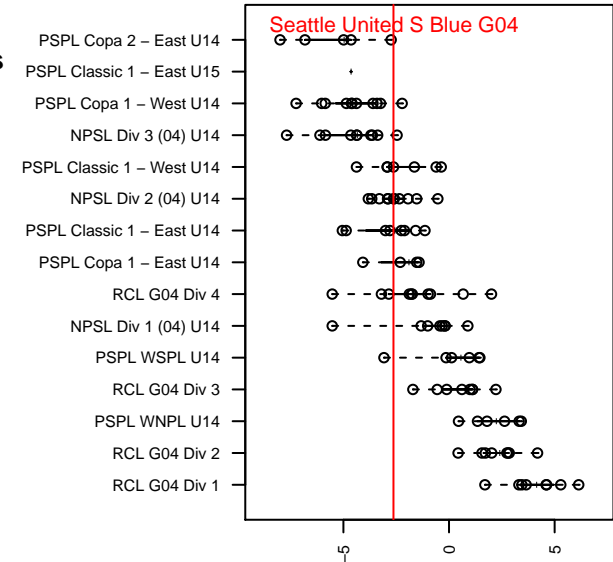

**attack and defense rating
relative to others at age
and all opponents in last 13 months**